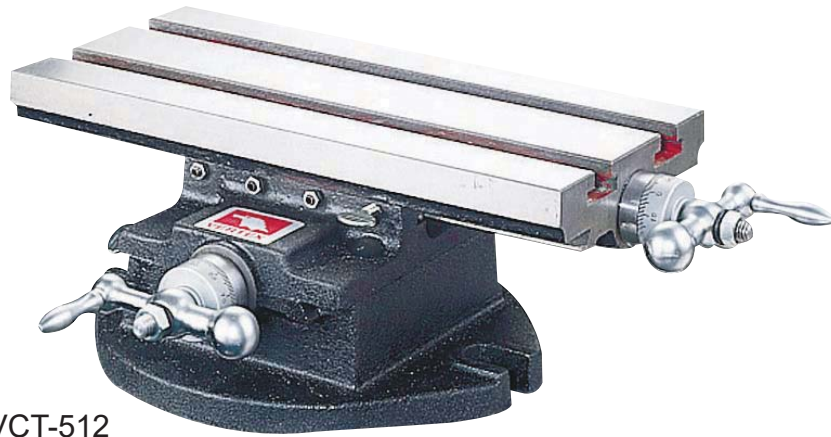

Cross Table

ORDER NO.VCT-512 CODE NO.1007-020

LIGHT DUTY

VCT-512

Table: 310x141mm
 Height: 115mm
 Travel: 200mm longitudinal.
 125mm transverse.
 Base: 225mm x 200mm oval with U slots for up to 16 bolts
 on 190 to 210 bolts circle.
 Dial Graduated: 0.03mm
 Net weight: 16.5kgs
 Max.Load:20kgs
 Packing Volume of each unit: 430x265x155mm
 LIGHT DUTY ONLY

ORDER NO.	A	B	C	D	E	F	Stroke	T Slot	Total height	PACKING LxWxH mm	WEIGHT kgs	CODE NO
VCT-512	141	310	128	230	19	185	200x125	16	115mm	430x265x155	16.5	1007-020

Right Angle Plate

- Made of high tensile cast iron
- Webbed style accurately grounded, square and parallel on outside faces and ends within 0.01mm per 100mm

Unit:mm

ORDER NO.	Approx Dimensions			WEIGHT (kgs)	CODE NO.
	A	B	C		
VR-6	150	126	115	3.8	1013-010
VR-8	202	150	126	7.4	1013-011
VR-10	250	202	126	12.1	1013-012
VR-12	300	228	202	23.7	1013-013