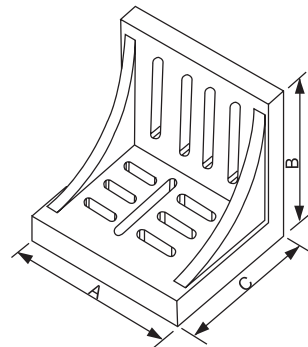

Cross Table

ORDER NO.VCT-512 CODE NO.1007-020

LIGHT DUTY

VCT-512

Table: 310x141mm
 Height: 115mm
 Travel: 200mm longitudinal.
 125mm transverse.
 Base: 225mm x 200mm oval with U slots for up to 16 bolts
 on 190 to 210 bolts circle.
 Dial Graduated: 0.03mm
 Net weight: 16.5kgs
 Max.Load:20kgs
 Packing Volume of each unit: 430x265x155mm
 LIGHT DUTY ONLY

ORDER NO.	A	B	C	D	E	F	Stroke	T Slot	Total height	PACKING LxWxH mm	WEIGHT kgs	CODE NO
VCT-512	141	310	128	230	19	185	200x125	16	115mm	430x265x155	16.5	1007-020

Right Angle Plate

- Made of high tensile cast iron
- Webbed style accurately grounded, square and parallel on outside faces and ends within 0.01mm per 100mm

Unit:mm

ORDER NO.	Approx Dimensions			WEIGHT (kgs)	CODE NO.
	A	B	C		
VR-6	150	126	115	3.8	1013-010
VR-8	202	150	126	7.4	1013-011
VR-10	250	202	126	12.1	1013-012
VR-12	300	228	202	23.7	1013-013