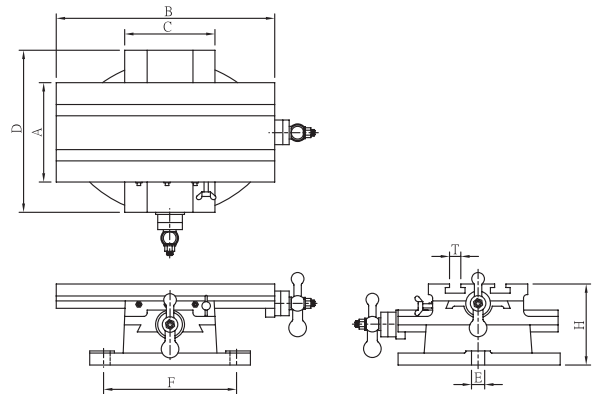

Cross Table

ORDER NO.VCT-512 CODE NO.1007-020

LIGHT DUTY

VCT-512

Table: 310x141mm
 Height: 115mm
 Travel: 200mm longitudinal.
 125mm transverse.
 Base: 225mm x 200mm oval with U slots for up to 16 bolts
 on 190 to 210 bolts circle.
 Dial Graduated: 0.03mm
 Net weight: 16.5kgs
 Max.Load:20kgs
 Packing Volume of each unit: 430x265x155mm
 LIGHT DUTY ONLY

ORDER NO.	A	B	C	D	E	F	Stroke	T Slot	Total height	PACKING LxWxH mm	WEIGHT kgs	CODE NO
VCT-512	141	310	128	230	19	185	200x125	16	115mm	430x265x155	16.5	1007-020

Right Angle Plate

- Made of high tensile cast iron
- Webbed style accurately grounded, square and parallel on outside faces and ends within 0.01mm per 100mm

Unit:mm

ORDER NO.	Approx Dimensions			WEIGHT (kgs)	CODE NO.
	A	B	C		
VR-6	150	126	115	3.8	1013-010
VR-8	202	150	126	7.4	1013-011
VR-10	250	202	126	12.1	1013-012
VR-12	300	228	202	23.7	1013-013